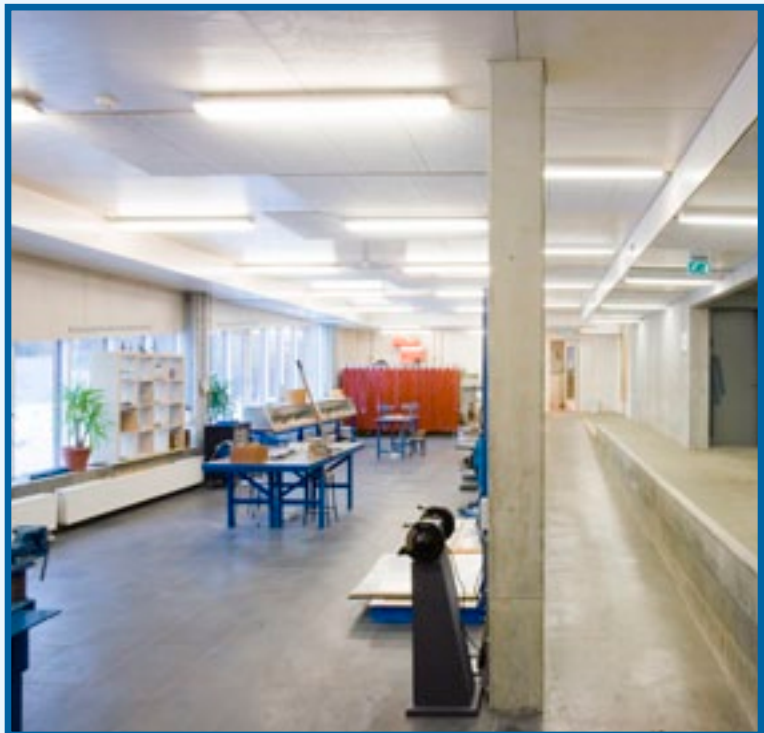

Strong and practical

Faay walls are quite screw-proof because of the massive core. Even heavy objects can be attached to them without a problem: up to 110 kg with a regular screw, up to 230 kg with a coach screw. Coat hooks, blackboards, bookshelves, wall tables, storage systems and such can be attached to any desired place, for you do not depend on supporting board. Furthermore, Faay-walls are also excellently suitable for wet (sanitary) spaces. The attachment and connection of sanitary elements is no problem at all, thanks to the screw resistance and the built-in wiring shafts. In this manner you are combining a use of durable materials with freedom of arrangement - and cost saving.

Fine and impact resistant

A school interior must have a pleasant appeal. This contributes to good performances. At the same time the furniture must be resistant to intensive use. Faay walls are both fine and very impact resistant (because they are massive). This contrary to hollow plaster walls, that are easily damaged when handled roughly. The shock resistance may still be enhanced by a proper finishing layer. Our wall panels can be finished with glass fibre, plaster, whitewash, tiles, wallpaper... anything is possible. For school interiors a finish with Faay Wall spraying is recommended. This decorative, low maintenance and durable wall does have structure all right, but isn't sharp to the

touch. Moreover, Faay Wall spraying is bacteria resistant, colourfast and environmentally friendly. Faay Wall spraying also offers a wide range of colours and structures.

Fresh and hygienic

School buildings must be easy to keep clean. Faay-wall panels are attuned to this. Thanks to the very fine bevelled edges, the seams between the panels can be finished entirely smoothly. In combination with a finishing layer of Faay Wall spraying this results in easily washable walls, which can therefore be kept clean very well. In this manner the walls will keep their fresh appearance, even after many years of use.

Safe and reliable

Faay-wall panels amply comply with all the Building Decree Requirements, for example in the field of fire resistance, sound insulation and thermal insulation. We produce our wall panels in a broad variety. In this manner it is easy to meet varying insulation- and fire resistance demands within one school building.